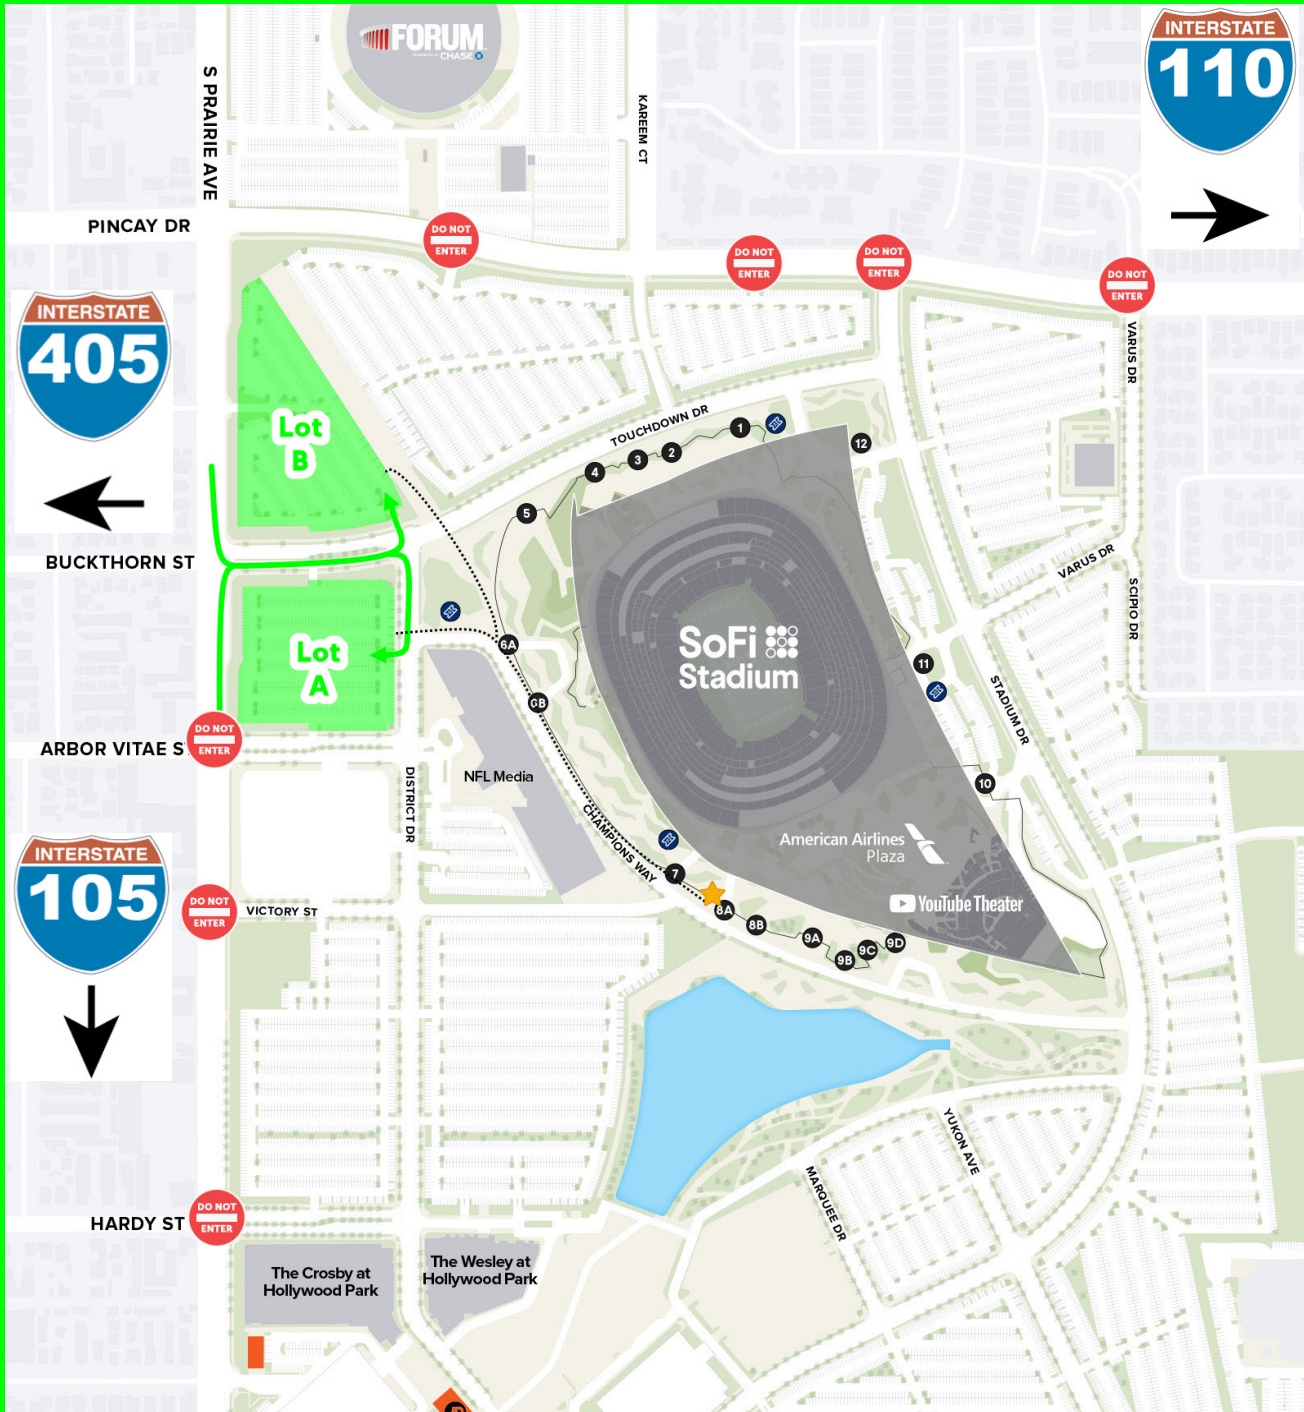

SoCal Youth Football & Cheer

ENTRY POINT ADDRESS:
800 Prairie Ave, Inglewood, CA 90301

FOR NAVIGATIONAL ASSISTANCE PLEASE TAP YOUR PREFERRED NAVIGATION PLATFORM.

[WAZE](#)

[GOOGLE](#)

[APPLE](#)